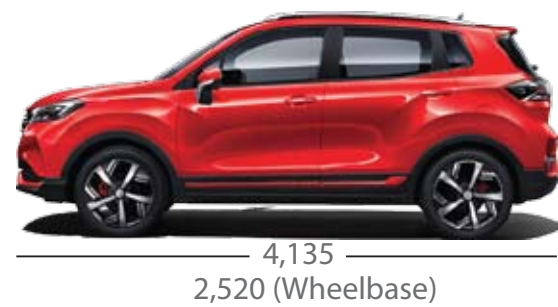

CHANGAN
Driving Forward With You

CS 15
Dynamic

ENGINE & TRANSMISSION

Engine: 1.5L Blue Core - Euro V

Power & Torque: 107 HP // 145 Nm

Transmission: 5 Speed Dual Clutch (Japanese AISIN) + Tiptronic & Sport Mode