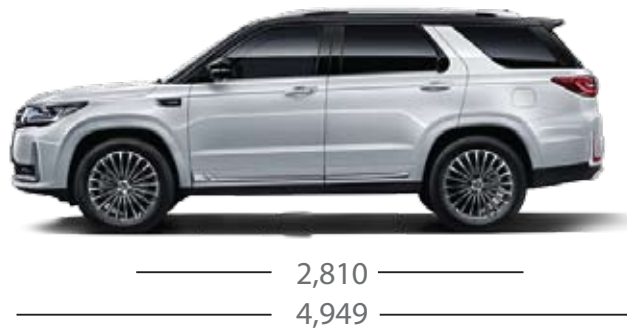

CHANGAN
Driving Forward With You

CS95

ENGINE & TRANSMISSION

Engine: 2.0L Turbo Charged GDI BlueCore - 4WD System (American BorgWarner)

Power & Torque: 233 HP // 360 Nm

Transmission: 6 Speed Tiptronic (Japanese AISIN) - Drive Modes: Sport, Eco, Snow